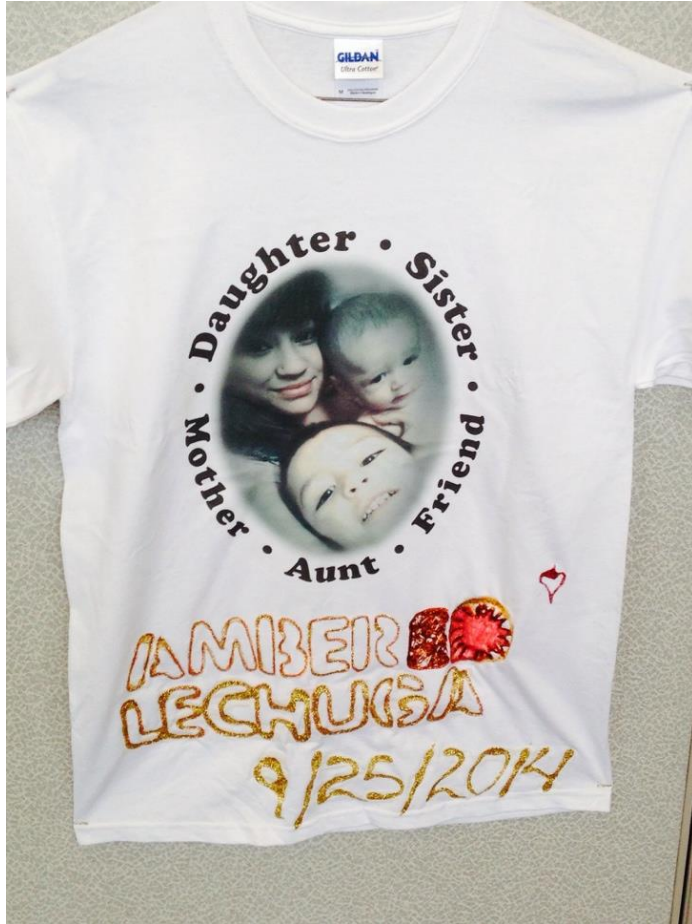

VIOLENCE FREE

MINNESOTA

THE COALITION TO END RELATIONSHIP ABUSE

2014 Clothesline Project Slideshow

Kiela Gem Knowles

Katie Ray Christopherson

Carrie Olson

Beverly Gongoll

Michelle Ploetz

Doris Doust

Towanda Harris

Kelly Lund

Angel Lowe

Laura Simonson

Angel Linderman

Amber Elena Lechuga